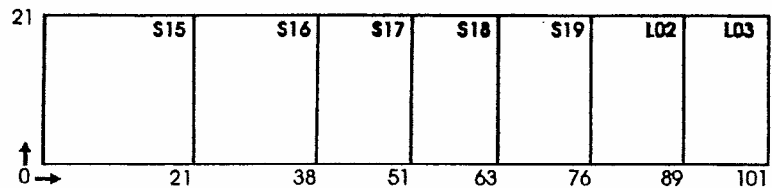

VUE STAMPS - HAND STAMP SIZES

Folda Stamp

R45ps
Common Seal