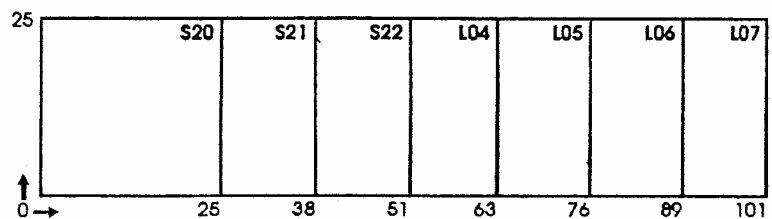

VUE STAMPS - HAND STAMP SIZES

Folda Stamp

R45ps
Common Seal