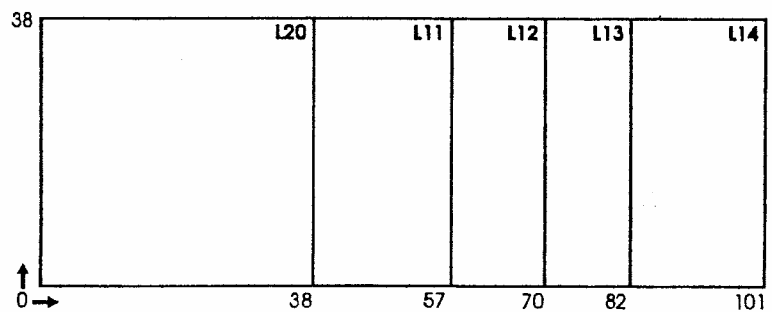

VUE STAMPS - HAND STAMP SIZES

Folda Stamp

R45ps
Common Seal